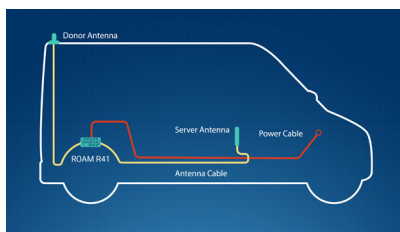

ROAM R41

Extend Your Coverage:

Improve 3G, 4G, and 5G DSS in your vehicle or boat

Plug and Play:

Quick and easy set up for enhancing connectivity in minutes

4th Generation IntelliBoost Chip:

Latest Nextivity proprietary chip ensures industry-leading performance

Voice and Data Coverage:

Call, text, and stream from anywhere

Operator Switching:

Select which operator signal to boost and easily change whenever you want via the WAVE App

Network Safe:

Approved by the carriers to boost their signals