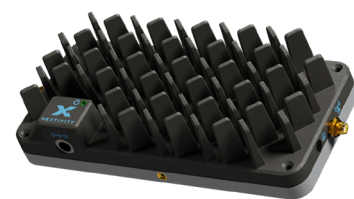

## Stay Connected Anywhere Life Takes You

Perfect for nomadic applications, CEL-FI ROAM R41 is a plug-and-play cellular coverage solution that keeps people connected on the road or on the water. Whether you're making calls during your cross-country road trip, streaming music on your weekend boating adventures, or have a fleet that requires cellular connectivity, ROAM R41 ensures you have reliable voice and data in transit. Suitable replacement for the CEL-FI GO G31 and GO G32 (mobile systems).

### Improve Your Coverage in Minutes

With enterprise-grade performance and its easy-to-install design, CEL-FI ROAM R41 can be set up, powered on, and improving cellular connectivity in no time. Whether you're in a car, truck, RV, or boat, ROAM R41 will keep you connected when you're on the move. The system's low-profile design allows you to install it discretely under any seat, while its rugged frame offers trusted durability, so people and crews can keep their connection – improving productivity and safety.

### Unmatched Performance

Equipped with the latest 4th generation Nextivity proprietary IntelliBoost chip, ROAM R41 features the same technology that is used in our enterprise cellular coverage solutions. This gives you industry-leading signal gain that ensures you can always make a call, send a text, listen to music, or stay on the right route while on the go.